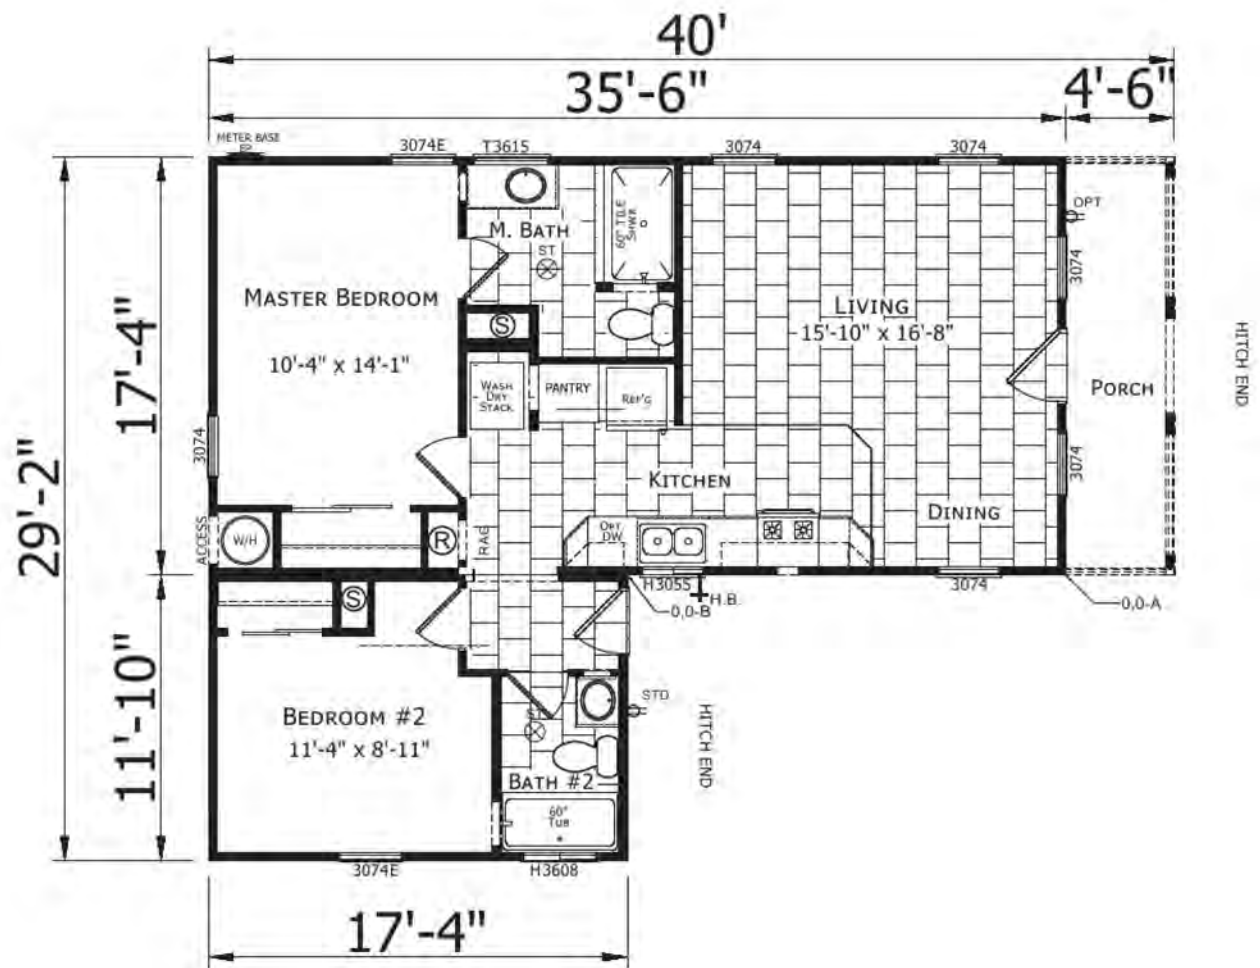

COTTAGE HOME

FLOOR PLANS

Dealer License #8544

www.palmcreekgolf.com

RESORT COTTAGE II

CHAMPION HOME

2 Bedroom 2 Bath 898 sq ft

PALM COTTAGE II

CAVCO HOME

2 Bedroom 2 Bath 918 sq ft

WHAT'S INCLUDED

7-Year Home Warranty

Interior

- 9' flat ceilings
- Ceiling-fan ready
- 2" wood blinds with valance/cornice
- Wood window sills
- All lighting fixtures
- 1 solar tube, choice of location

Exterior

- Full carport with awning / concrete drive
- Concrete front steps / border around home
- Architectural shingle roof
- 16" eaves and gutters
- Designer glass front door
- Nine lite half-glass rear door
- Two hose bibs
- Vinyl dual glaze windows