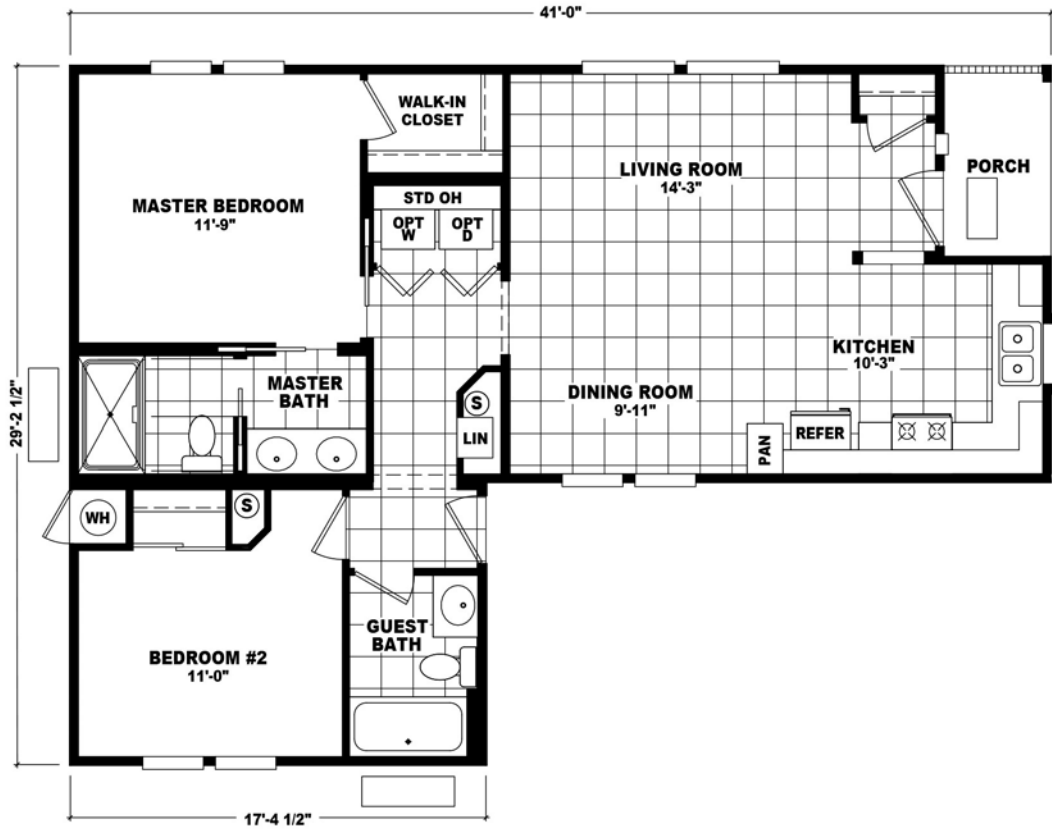

COTTAGE HOME

FLOOR PLANS

Dealer License #8544

www.palmcreekgolf.com

RESORT COTTAGE II

CHAMPION HOME

2 Bedroom 2 Bath 898 sq ft

PALM COTTAGE II

CAVCO HOME

2 Bedroom 2 Bath 918 sq ft

WHAT'S INCLUDED

7-Year Home Warranty

Interior

- 9' flat ceilings
- Ceiling-fan ready
- 2" wood blinds with valance/cornice
- Wood window sills
- All lighting fixtures
- 1 solar tube, choice of location

Exterior

- Full carport with awning / concrete drive
- Concrete front steps / border around home
- Architectural shingle roof
- 16" eaves and gutters
- Designer glass front door
- Nine lite half-glass rear door
- Two hose bibs
- Vinyl dual glaze windows

Bathroom

- Fiberglass master shower with seats
- Comfort height vanities/toilets
- Fiberglass tub-shower in guest
- Formica countertops with tile backsplash
- Single-lever faucet with sprayer