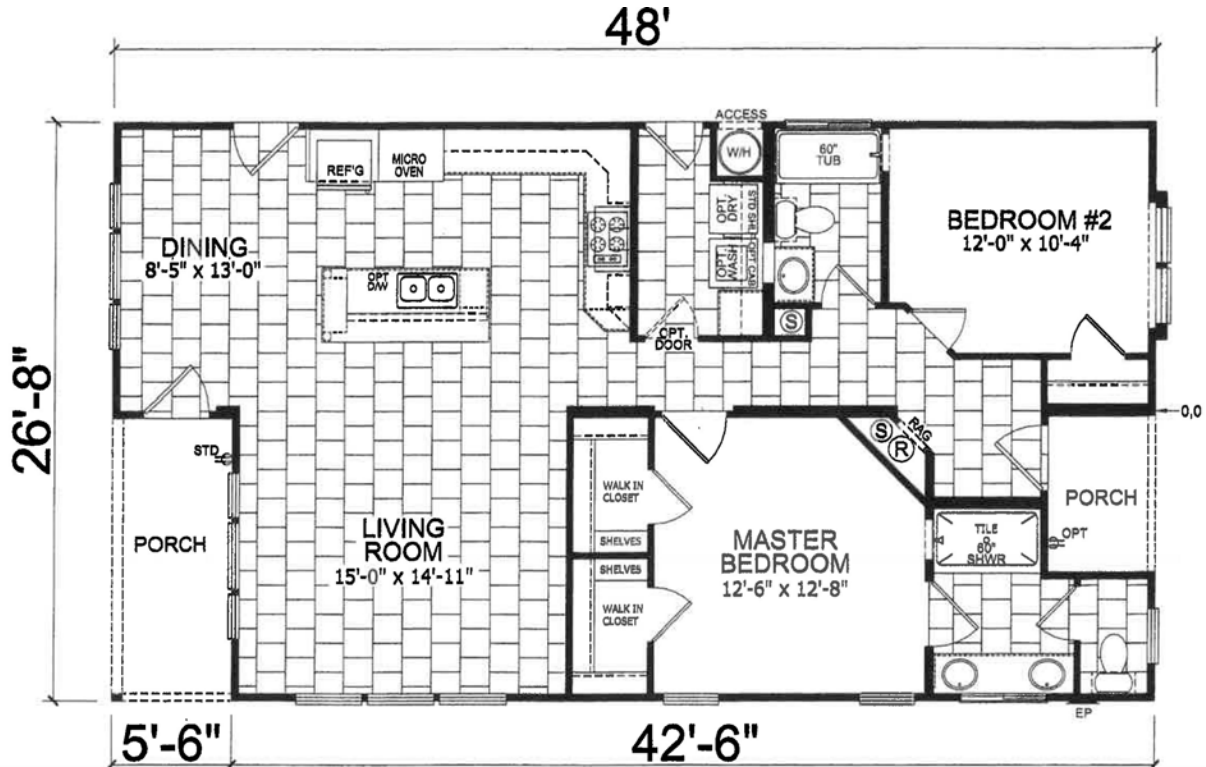

VILLAGE HOMES

GREENBELT FLOOR PLANS

MONACO GREENBELT

CAVCO HOME

Starting at \$144,900

2 Bedroom 2 Bath 1306 sq ft

VERONA GREENBELT

CHAMPION HOME

Starting at \$144,900

2 Bedroom 2 Bath 1280 sq ft

WHAT'S INCLUDED

7-Year Home Warranty

Interior Features

- 9' flat ceilings
- Ceiling-fan ready
- 2" wood blinds with valance/cornice
- Wood window sills
- All lighting fixtures
- 2 solar tubes, choice of location

Exterior Features

- Full carport with awning / concrete drive
- Concrete front steps / border around home
- Architectural shingle roof
- 16" eaves and gutters
- Designer glass front door
- Nine lite half-glass rear door
- Two hose bibs
- Vinyl dual glaze windows

Construction

- R-33 roof insulation
- Air conditioner / heat pump
- Choice of exterior / interior paint colors
- 40-gallon electric water heater
- 200 amp total electric home
- Overhead duct system
- Whole house water shut-off valve
- 30 lb. roof load