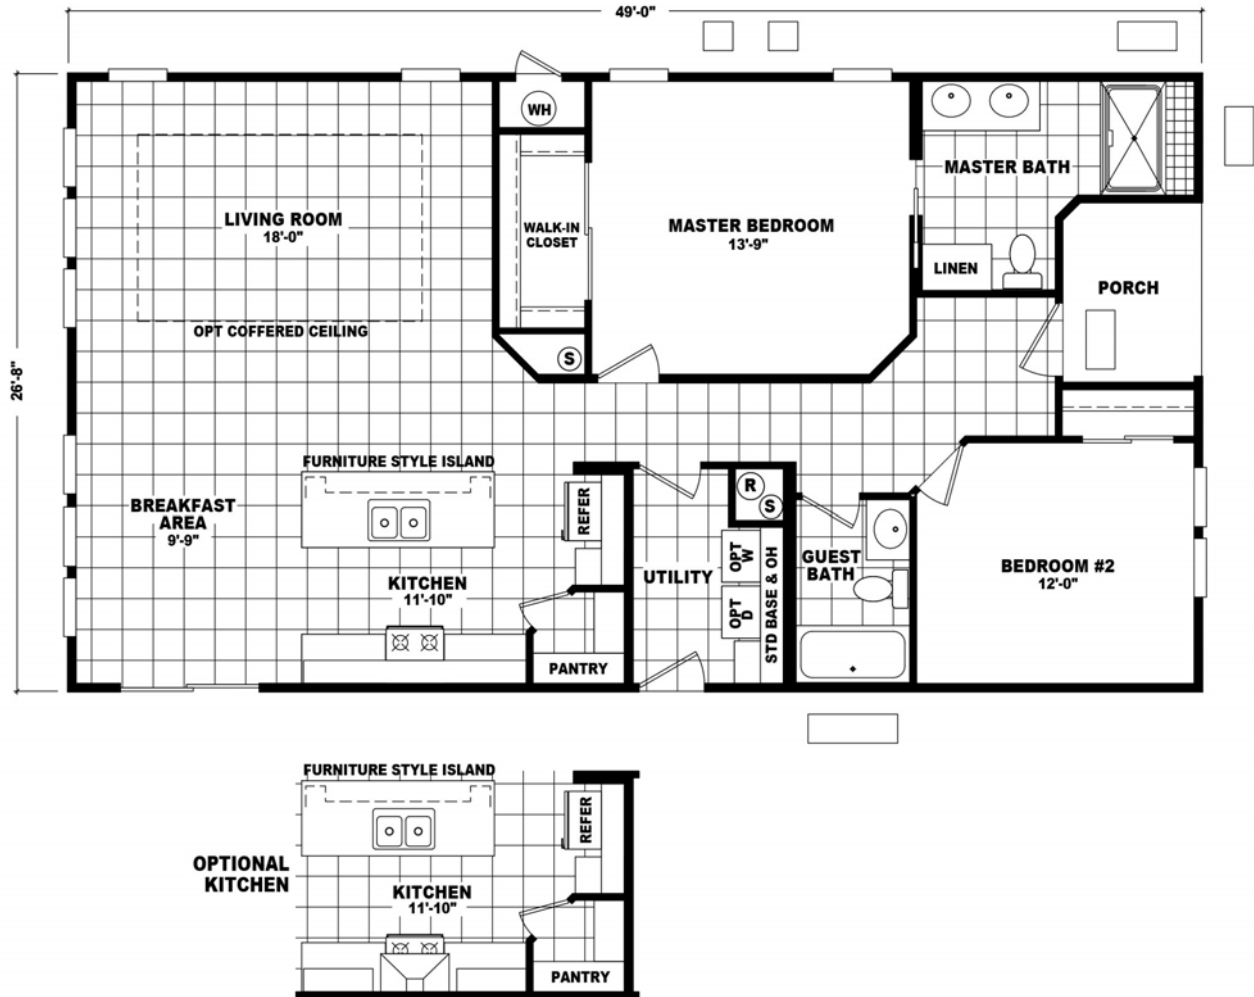

VILLAGE HOMES

GREENBELT FLOOR PLANS

MONACO GREENBELT

CAVCO HOME

Starting at \$144,900

2 Bedroom 2 Bath 1306 sq ft

VERONA GREENBELT

CHAMPION HOME

Starting at \$144,900

2 Bedroom 2 Bath 1280 sq ft

WHAT'S INCLUDED

7-Year Home Warranty

Interior Features

- 9' flat ceilings
- Ceiling-fan ready
- 2" wood blinds with valance/cornice
- Wood window sills
- All lighting fixtures
- 2 solar tubes, choice of location

Exterior Features

- Full carport with awning / concrete drive
- Concrete front steps / border around home
- Architectural shingle roof
- 16" eaves and gutters
- Designer glass front door
- Nine lite half-glass rear door
- Two hose bibs
- Vinyl dual glaze windows